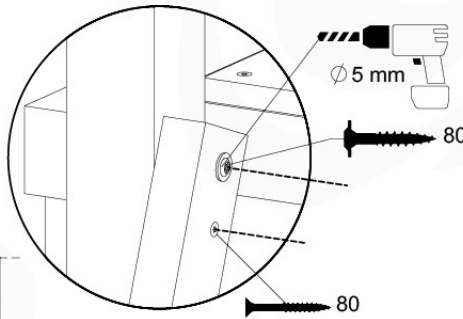

10-3

10-4

min. 23 cm

min. 27 mm
max. 85 mm