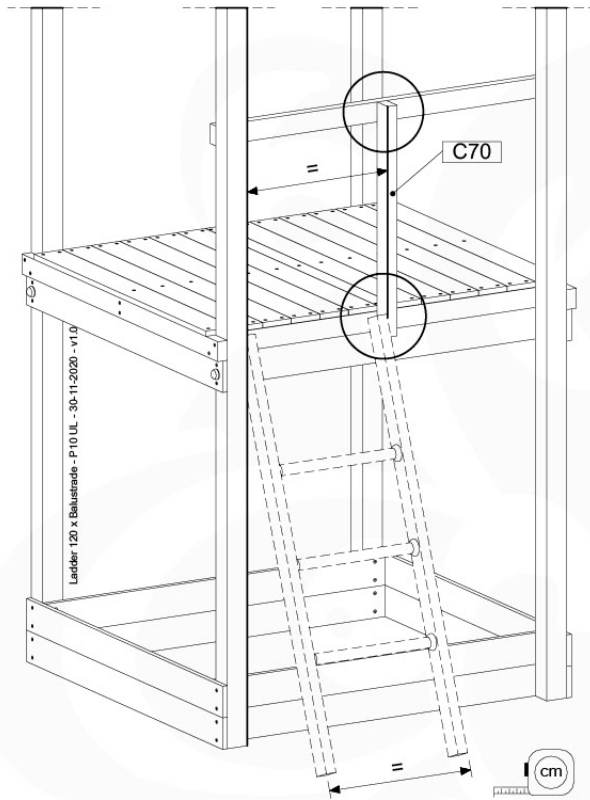

10-3

10-4

min. 23 cm

min. 27 mm
max. 85 mm