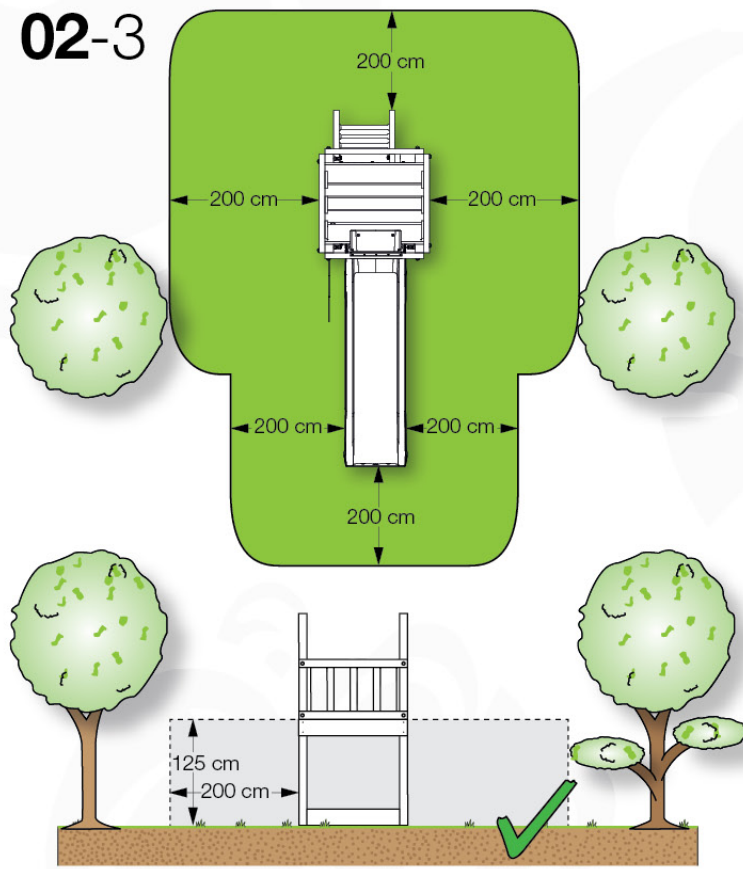

02 Safe Playground

02-1

02-2

02-3

02-4

02-5