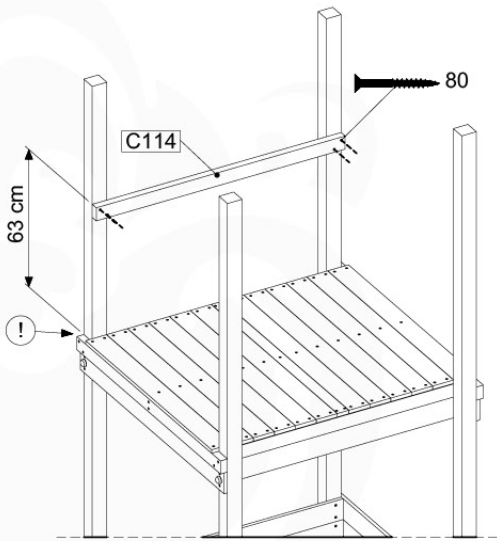

10-3

10-4

min. 23 cm

min. 27 mm
max. 85 mm