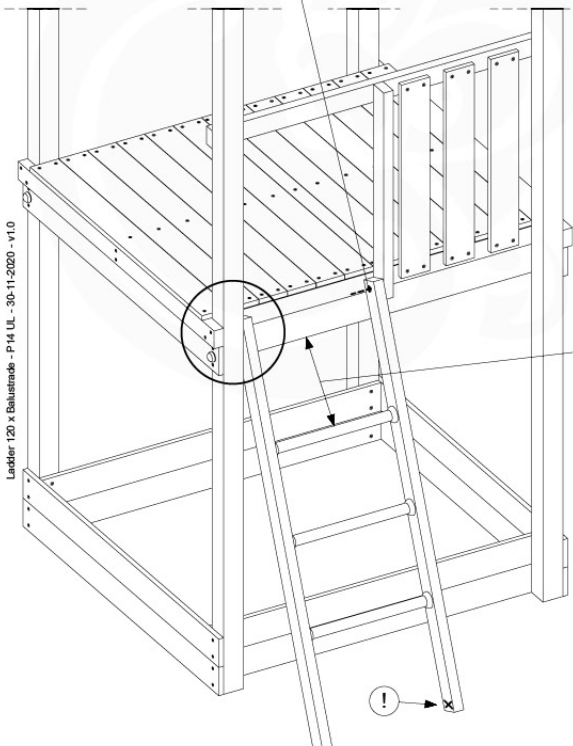

10-3

10-4

min. 23 cm

min. 27 mm
max. 85 mm