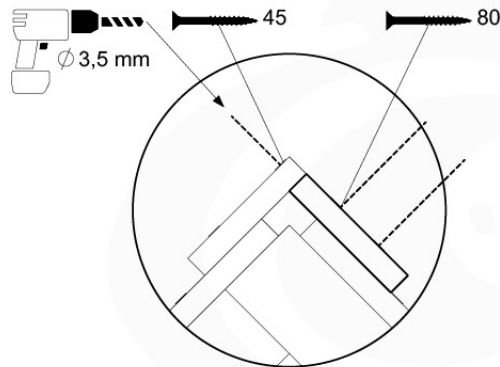

08-4

09 Roof Castle

RF07

	PartNo	PartName	QTY.
Hardware Pack	001_417	Stealth Screw 8x80	4
	002_220	Gap Point Screw T25 - 5x45	20
	002_223	Gap Point Screw T25 - 5x80	2
	002_308	Gap Point Screw T25 - 5x20	10
	023_031	Finishing Washer GPS 5.0	10
Other	123_222	Sheet Canvas Navigator Line 1200x1850	1
Timber	C90	Beam 900 mm	2
	C96	Beam L=(900+beamheight) mm	2
	D65	Board 650 mm	1
	D120	Board 1200 mm	3