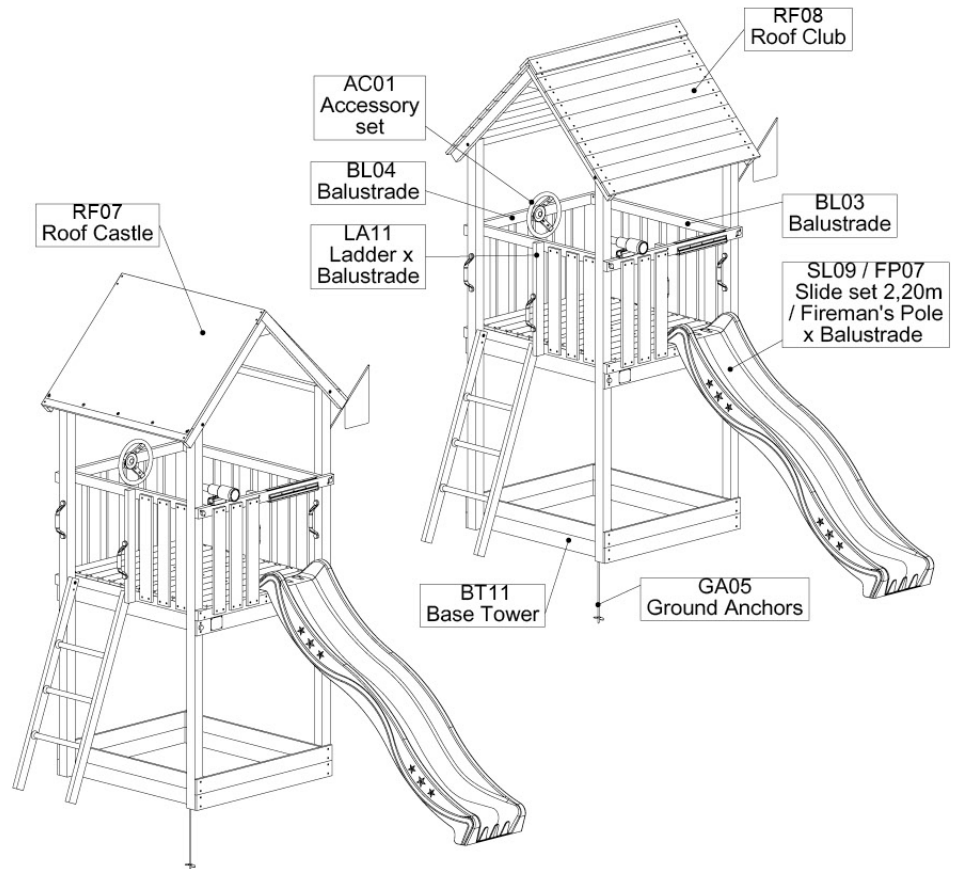

Part 2

Assembly

Instructions

Jungle Club 2.1 &

801_130

Jungle Castle 2.1

801_131

AK120125 info - 809 - 30-11-2020 - v1