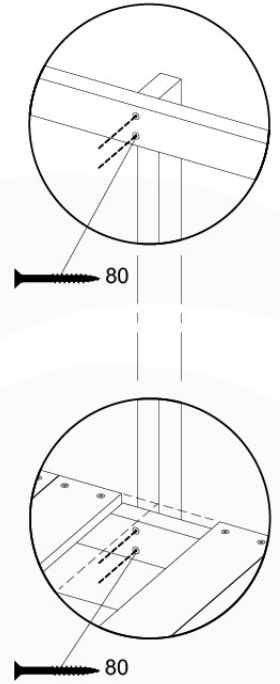

10-3

10-4

min. 23 cm

min. 27 mm
max. 85 mm