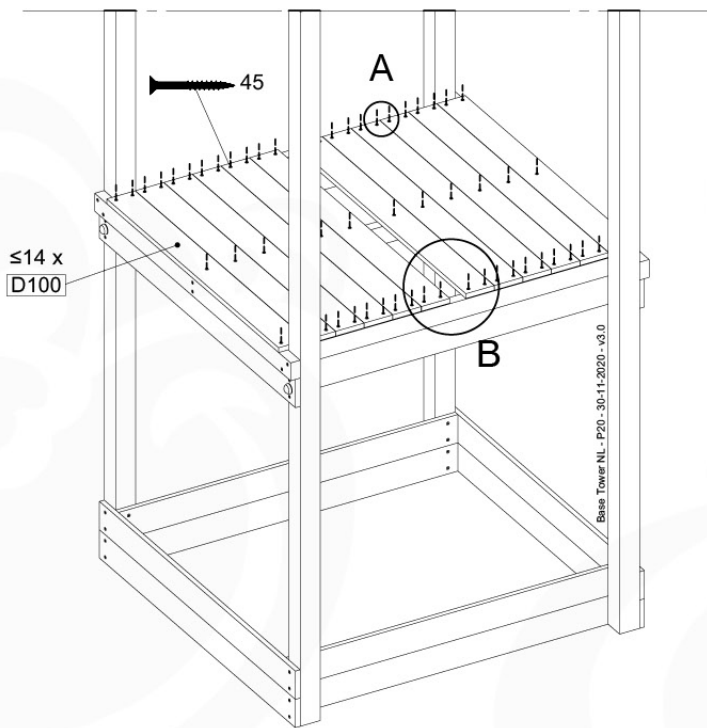

04 Base Tower

BT11

	PartNo	PartName	QTY.
Hardware Pack	001_406	Stealth Screw 8x45	10
	002_220	Gap Point Screw T25 - 5x45	118
	002_223	Gap Point Screw T25 - 5x80	20
Other	007_001	Ground-anchor	2
Hardware Pack	022_31x	bpc-base version 3	8
	022_84x	bpc cover	8
Timber	A240	Post 70x70 L2400	4
	C114	Beam 1140 mm	5
	D100	Board 1000 mm	11-14
	D114	Board 1140 mm	12

Base Tower NL - P06 - BT11 - 30-11-2020 - v3.0

04-1

04-2

04-3

04-4

05 Balustrade (1x)

BL03

	PartNo	PartName	QTY.
Hardware Pack	002_220	Gap Point Screw T25 - 5x45	24
	002_223	Gap Point Screw T25 - 5x80	4
Timber	C114	Beam 1140 mm	1
	D65	Board 650 mm	6