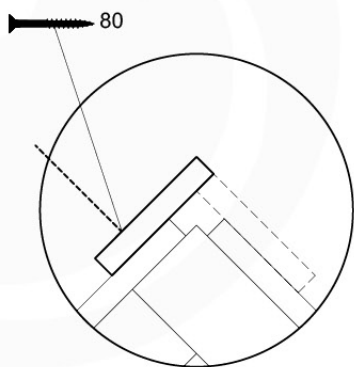

08-4

09 Roof Castle

RF07

	PartNo	PartName	QTY.
Hardware Pack	001_417	Stealth Screw 8x80	4
	002_220	Gap Point Screw T25 - 5x45	20
	002_223	Gap Point Screw T25 - 5x80	2
	002_308	Gap Point Screw T25 - 5x20	10
	023_031	Finishing Washer GPS 5.0	10
Other	123_222	Sheet Canvas Navigator Line 1200x1850	1
Timber	C90	Beam 900 mm	2
	C96	Beam L=(900+beamheight) mm	2
	D65	Board 650 mm	1
	D120	Board 1200 mm	3