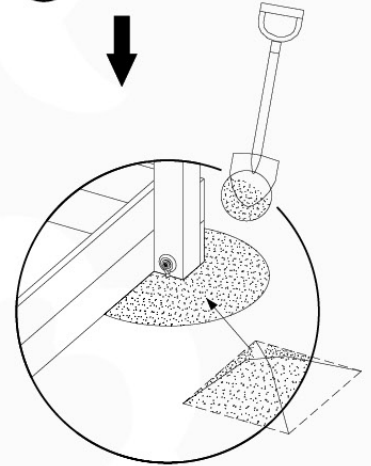

Parts:
Hardware Package Tower →

Ground Anchors 120 - P02 - 27-11-2020 - v1

12-1

12-2

40 L / 80 kg

24h

13 Add-on

Wavy Star Slide XL